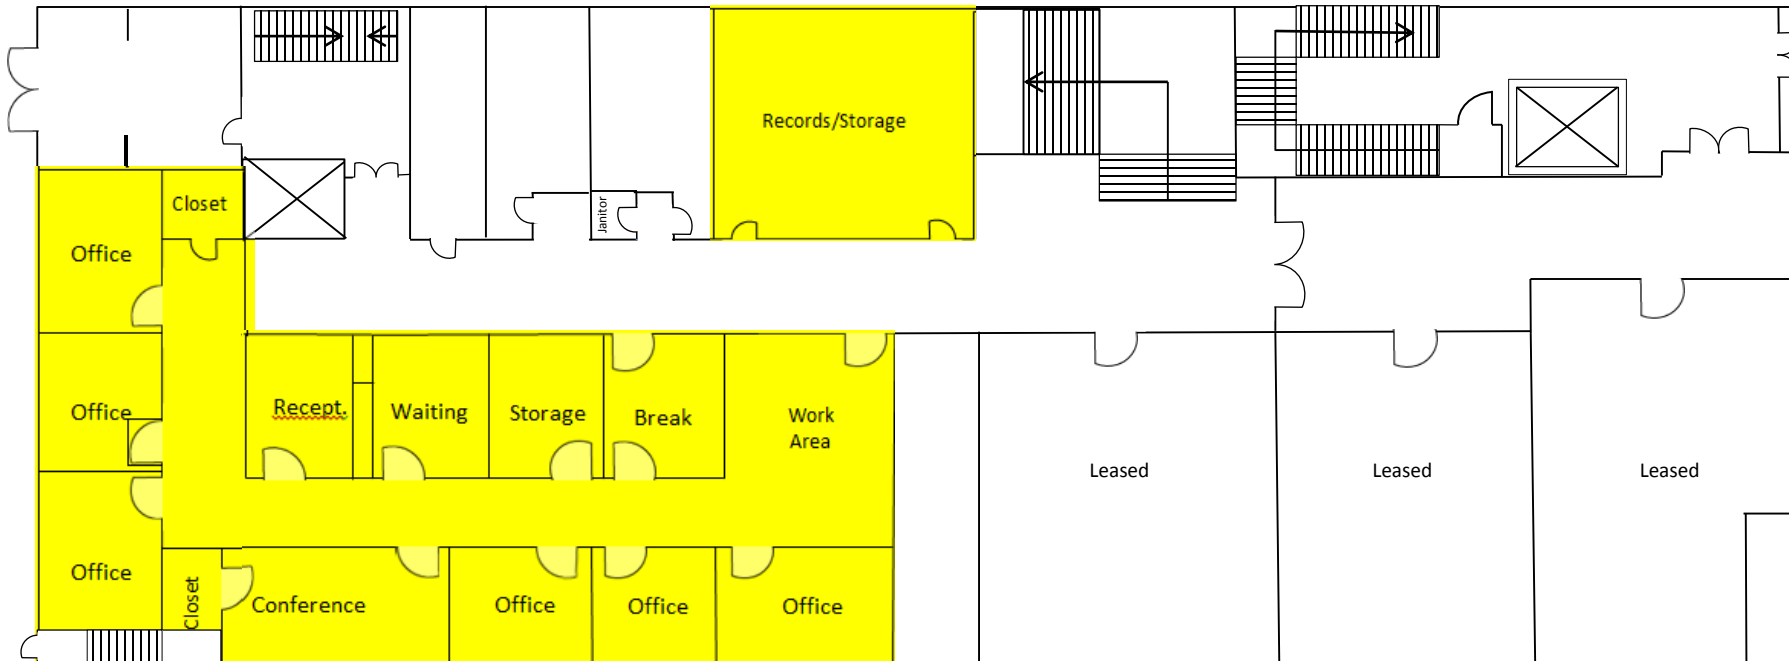

≈ 2,216 square feet
Space available in yellow

Bachner, Inc.
Chena Building
First Floor