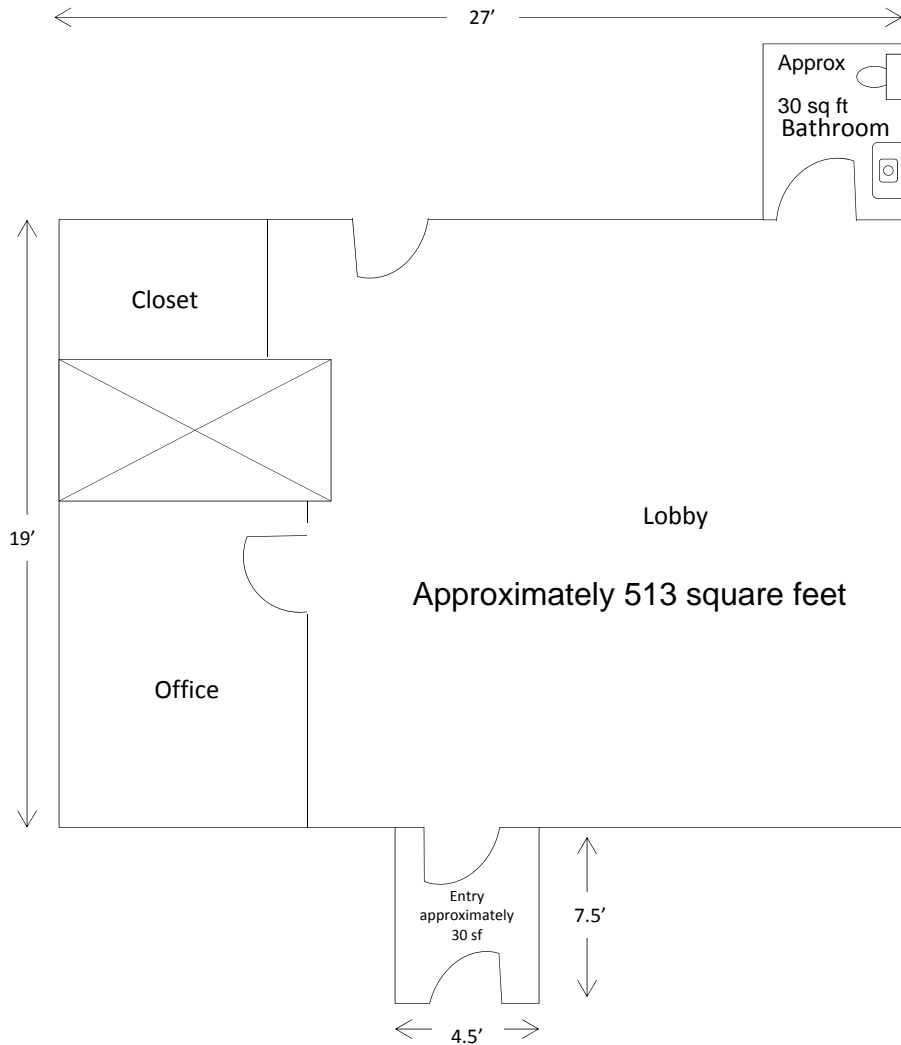

Bachner Rental Company, Inc.
Metro Industrial Mall
3524 Industrial Avenue

Approximately 1,626 square feet first floor.

Bachner Rental Company, Inc.

Metro Industrial Mall

3524 Industrial Avenue

Second Floor

1,566 square feet

John Bachner 388-4118