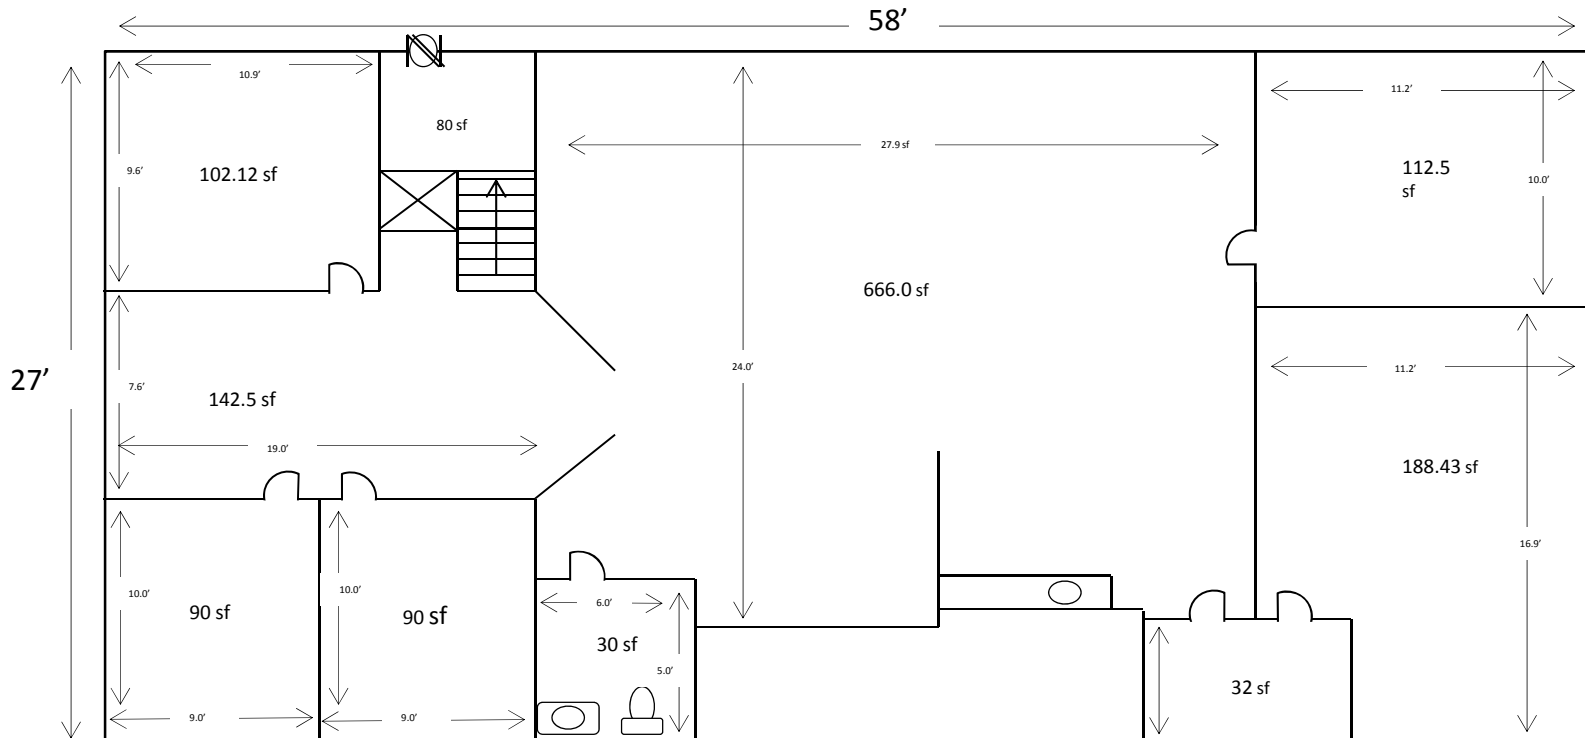

Bachner Rental Company, Inc.
Metro Industrial Mall
3524 Industrial Avenue

Approximately 1,626 square feet first floor.

Bachner Rental Company, Inc.

Metro Industrial Mall

3524 Industrial Avenue

Second Floor

1,566 square feet

John Bachner 388-4118