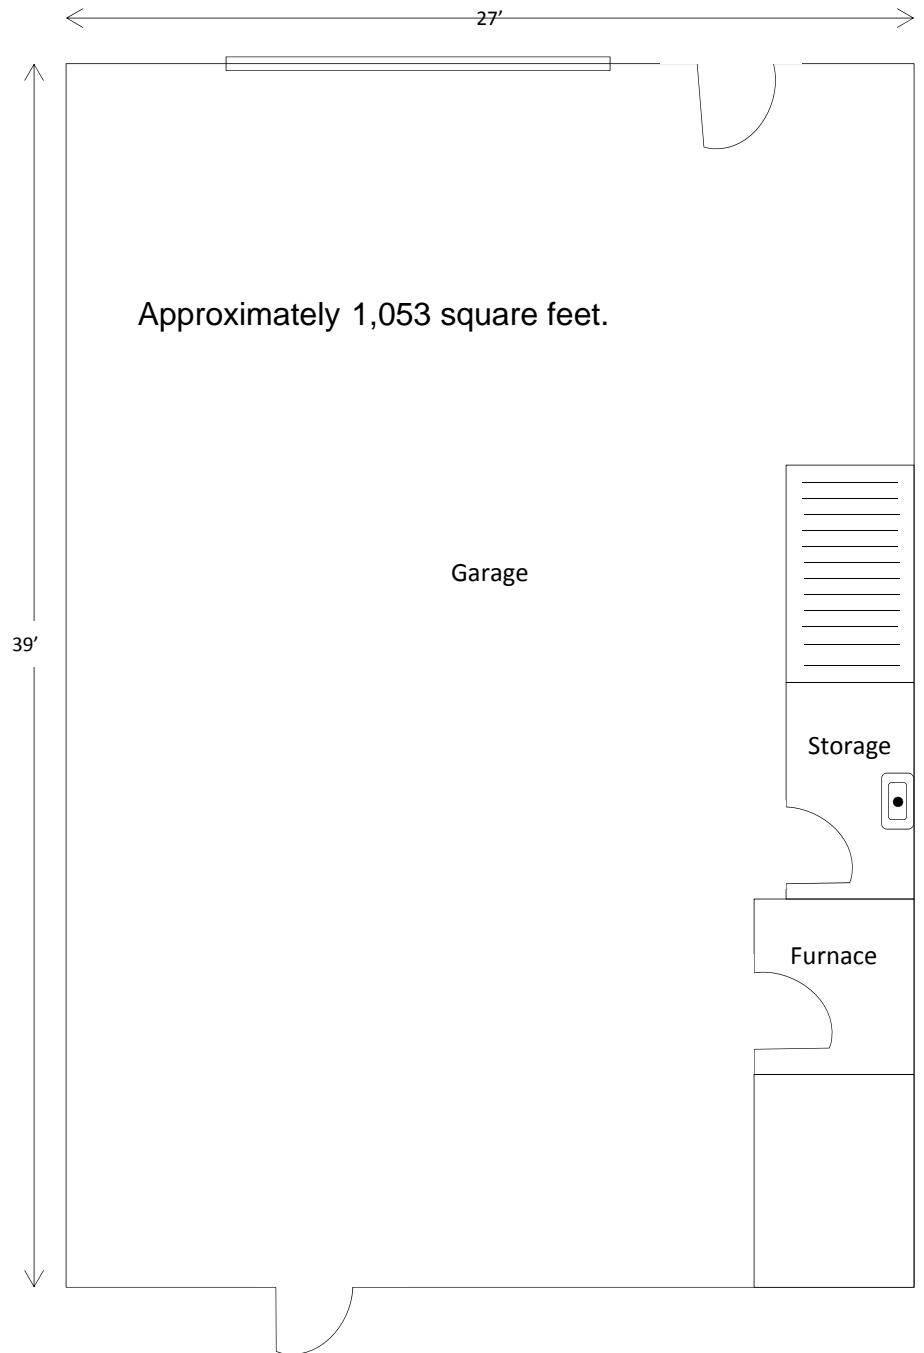

Bachner Rental Company, Inc.
Metro Industrial Mall
3524 Industrial Avenue

Approximately 1,626 square feet first floor.

Bachner Rental Company, Inc.

Metro Industrial Mall

3524 Industrial Avenue

Second Floor

1,566 square feet

John Bachner 388-4118