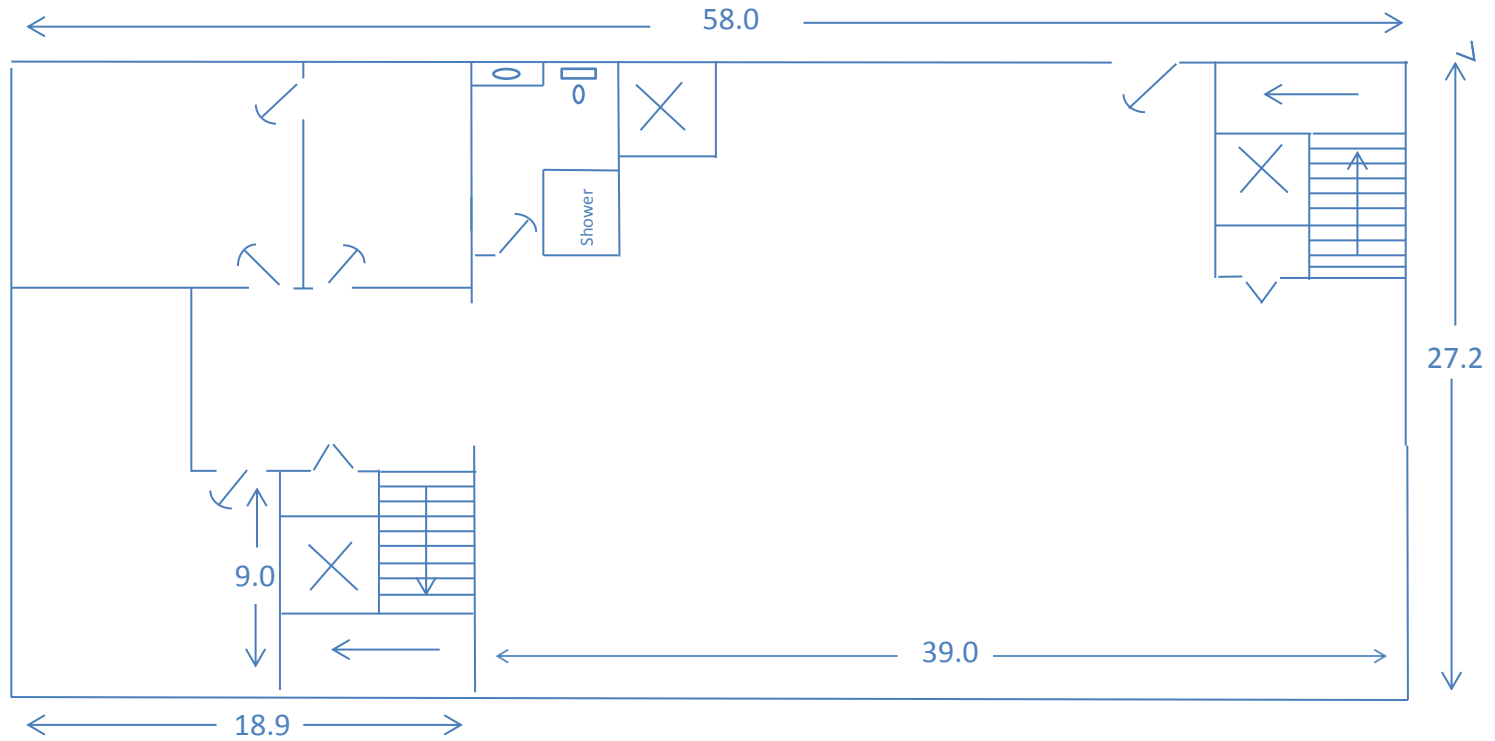

1,900 square feet second floor.

Bachner Rental Company, Inc.
Metro Industrial Mall
3520 Industrial Avenue
Second Floor