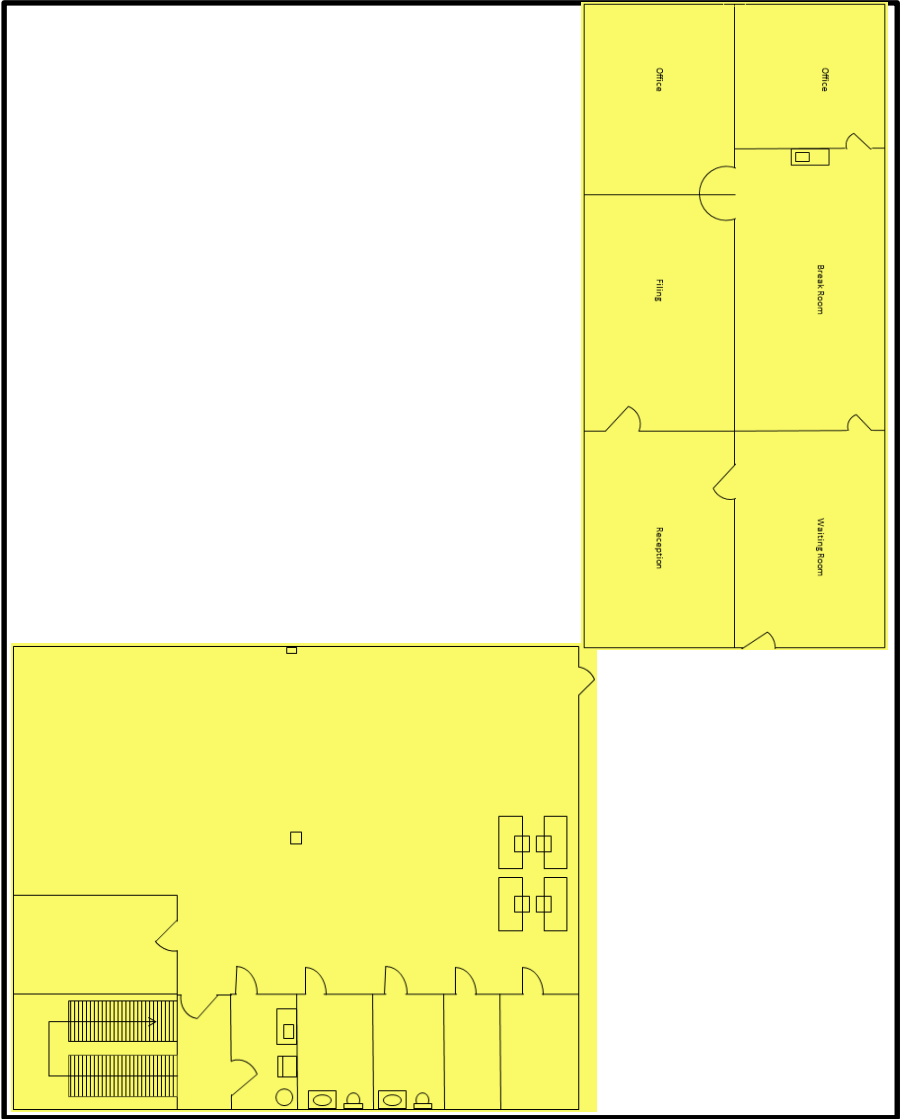

≈ 3,408
square feet.
Combined
Suite located
on the
second floor

Real Estate Investment Co., Inc.
Fairbanks Office Building
751 Old Richardson Hwy